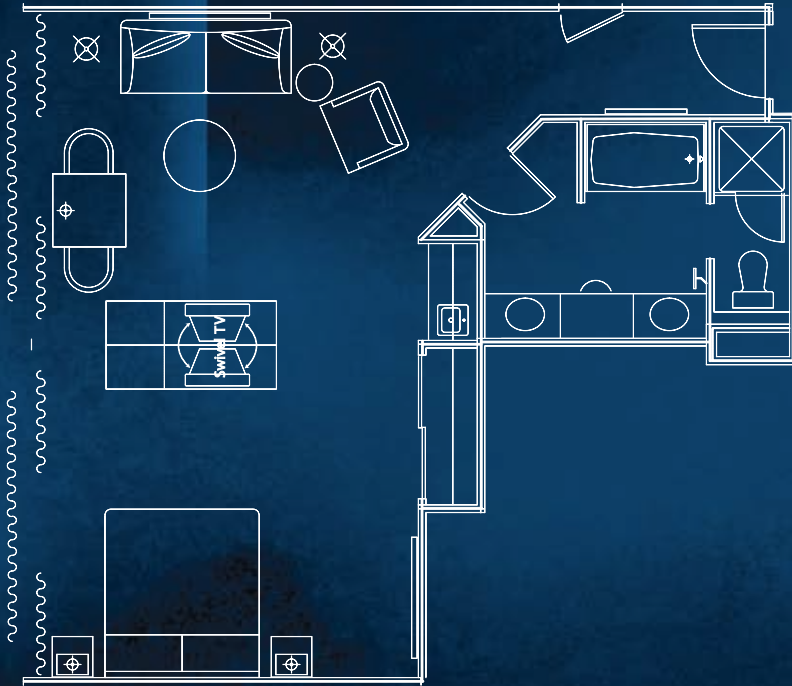

# DELUXE KING

- 446 square feet
- Luxurious king-size bed
- Custom black-and-white imported Italian marble master bath with an oversized vanity
- Convenient sitting area
- Large work desk
- High-speed Internet access

# DELUXE QUEEN

- 446 square feet
- Two luxurious queen-size beds
- Custom black-and-white imported Italian marble master bath with an oversized vanity
- Convenient sitting area
- Large work desk

# BUNGALOW KING SUITE

- 675 square reet
- Luxurious king-size bed
- Plush, elegant furniture
- Oversized Italian marble master bath with a dual-sink vanity and a separate shower and bathtub
- Comfortable extended living room area
- Desk area and armoire with a television for efficient work-space or leisurely relaxation

# BUNGALOW QUEEN SUITE

- 675 square feet
- Two luxurious queen-size beds
- Plush, elegant furniture
- Oversized Italian marble master bath with a dual-sink vanity and a separate shower and bathtub
- Extra living space to accommodate additional guests
- Additional television in sitting area
- Desk area