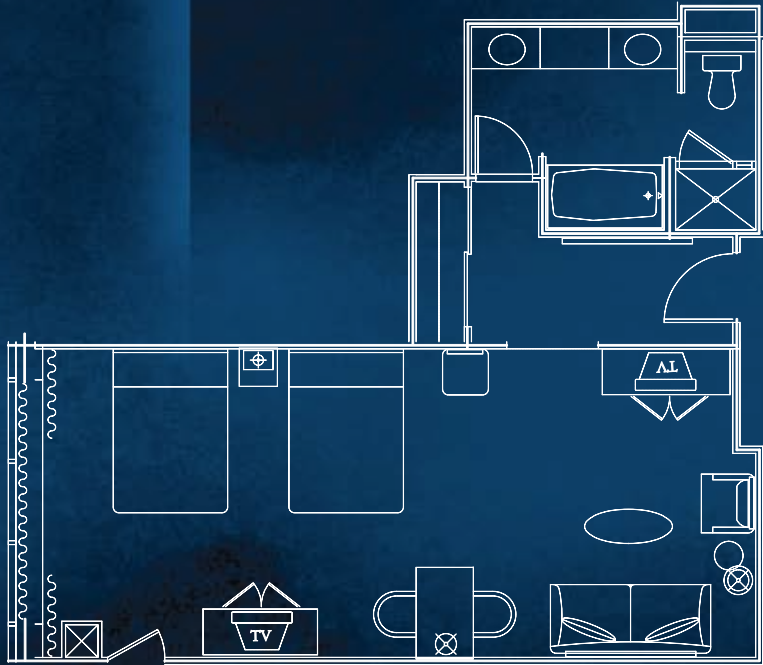

maximumVegas. MGM GRAND

WELCOME TO **MGM GRAND**

**ROOMS & SUITES**

# DELUXE KING

- 446 square feet
- Luxurious king-size bed
- Custom black-and-white imported Italian marble master bath with an oversized vanity
- Convenient sitting area
- Large work desk
- High-speed Internet access

# DELUXE QUEEN

- 446 square feet
- Two luxurious queen-size beds
- Custom black-and-white imported Italian marble master bath with an oversized vanity
- Convenient sitting area
- Large work desk

# BUNGALOW KING SUITE

- 675 square reet
- Luxurious king-size bed
- Plush, elegant furniture
- Oversized Italian marble master bath with a dual-sink vanity and a separate shower and bathtub
- Comfortable extended living room area
- Desk area and armoire with a television for efficient work-space or leisurely relaxation